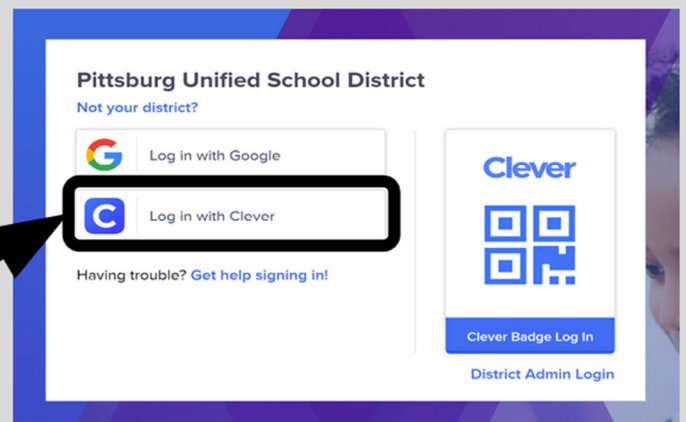

3

This is what you should see. Click "**Log in with Clever**"