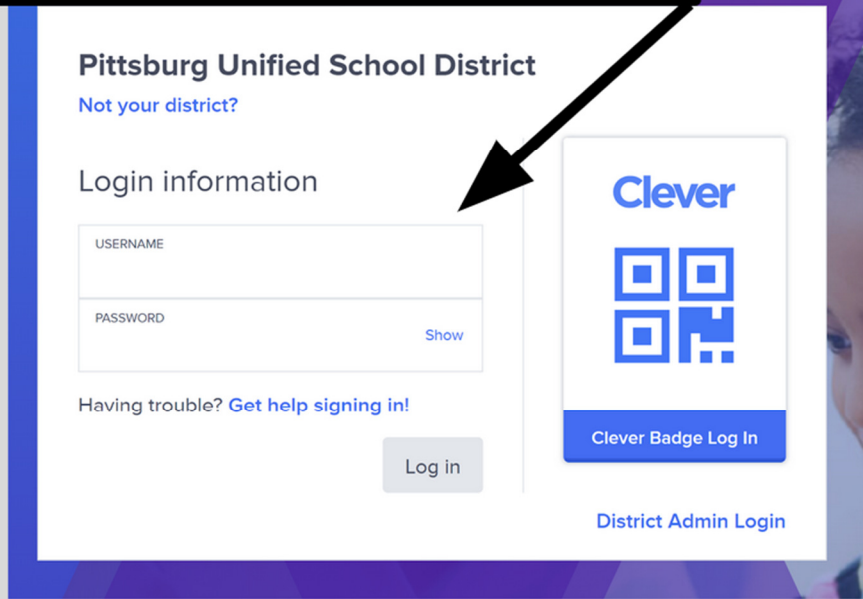

Directions to log in to **Google Classroom** for the 1st time via your PUSD **Clever** account

1

Open **Google Chrome** and make sure you are SIGNED OUT of **ALL** Google accounts!!!

2

Type **bit.ly/cleverpusd** into the address bar on Google Chrome.

3

This is what you should see. Click "**Log in with Clever**"

4

Enter your username & password

USERNAME:
ID Number
(ex. **54321**)

PASSWORD:
pusd+ID Number
(ex. pusd**54321**)

Clever

Hillview Junior High School

Search

Portal

Your Name Here

Teacher Pages

Instant Login Applications

Links

More apps

5