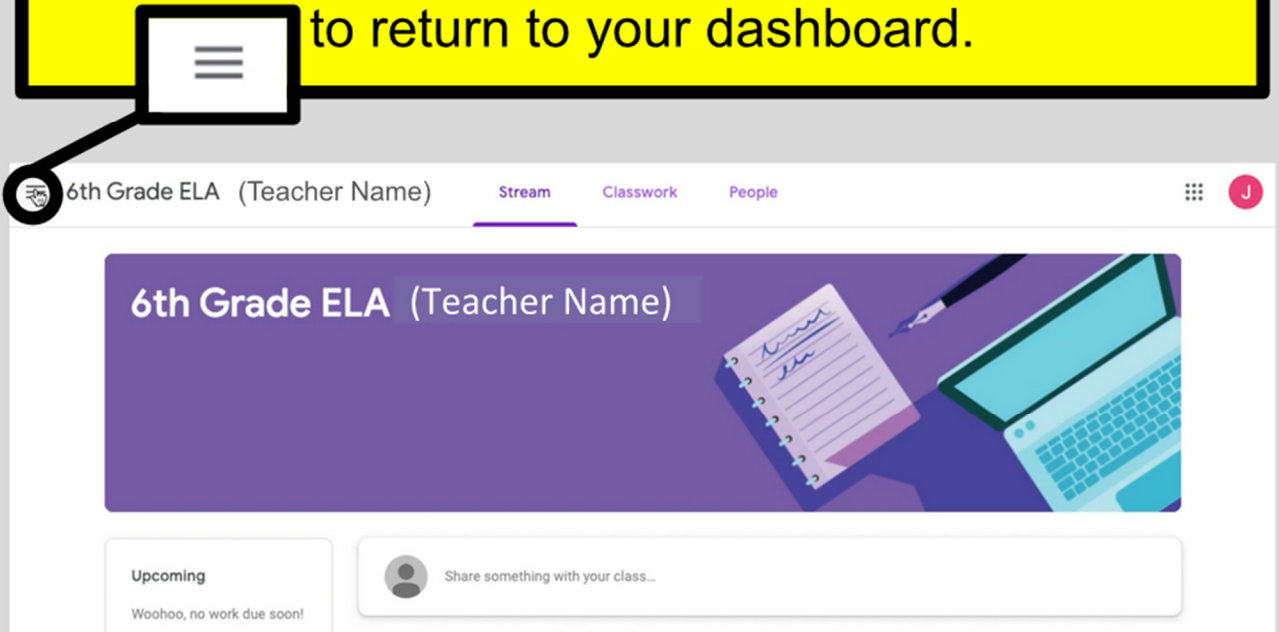

Google Classroom

10

Select the + to "join a class"

Join your first class!

Don't see your existing classes?
TRY ANOTHER ACCOUNT

11

Enter the **class code** (7 characters of letters and numbers combined) your teacher gave you.

12

You are now in your classroom. Explore the **Stream & Classwork** tabs. Select the three lines to return to your dashboard.

13

From your dashboard, you can join more classes with **additional class codes** by selecting “+” or by **clicking “Join”** if your teacher has already invited you to their classroom.