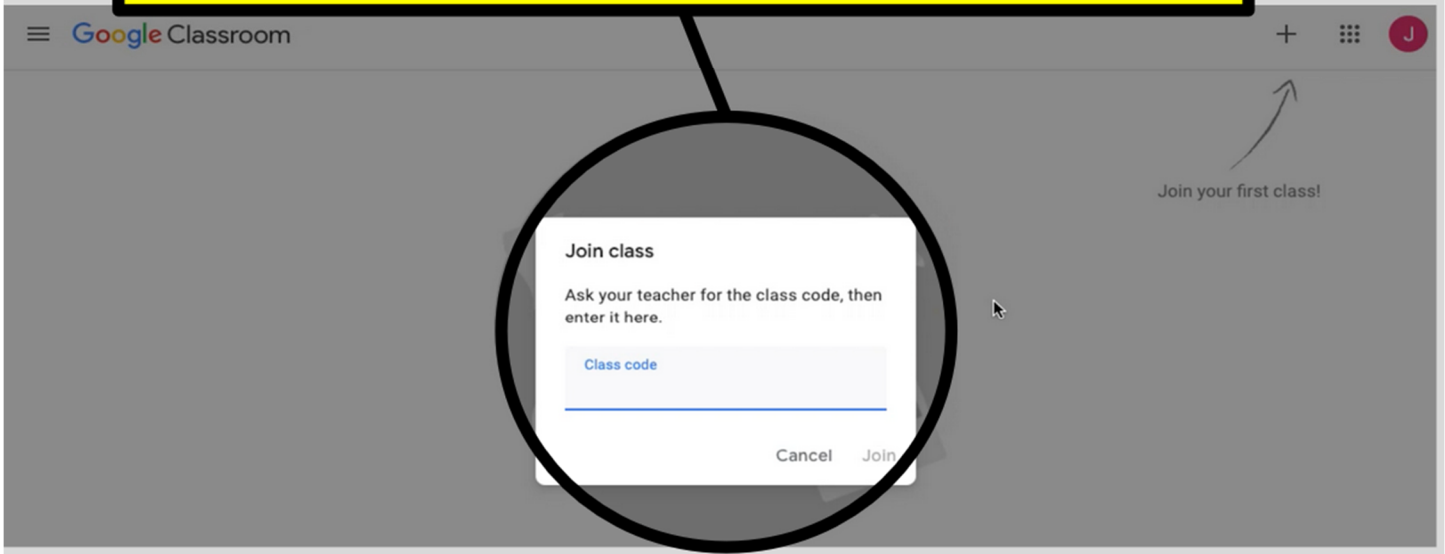

Google Classroom

10

Select the + to "join a class"

Join your first class!

Don't see your existing classes?
TRY ANOTHER ACCOUNT

11

Enter the **class code** (7 characters of letters and numbers combined) your teacher gave you.

12

You are now in your classroom. Explore the **Stream & Classwork** tabs. Select the three lines to return to your dashboard.

13

From your dashboard, you can join more classes with **additional class codes** by selecting “+” or by **clicking “Join”** if your teacher has already invited you to their classroom.