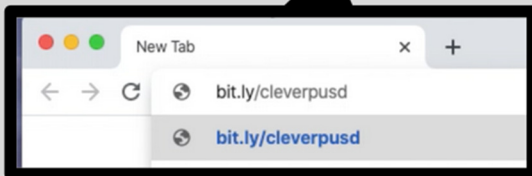

Directions to log in to **Google Classroom** for the 1st time via your PUSD **Clever** account

1

Open **Google Chrome** and make sure you are SIGNED OUT of **ALL** Google accounts!!!

2

Type **bit.ly/cleverpusd** into the address bar on Google Chrome.